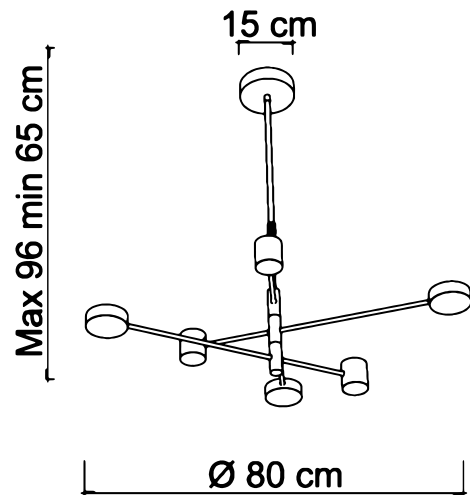

EMMA/6D

hanging lamp

From Sikrea design, Emma is a suspension in black painted metal or brushed brass, with integrated LED light source. A minimal collection, with a current design, which lends itself very well to all spaces giving it a touch of elegance.

1911D	EMMA/6D O
1928D	EMMA/6D N
Power	36W Led Integrated
Input	220/240 V- 50/60Hz
Kelvin	Sikrea Dynamic Dimmer
Dimmable	Yes
Real Lumen	Dimmable Max 2932
CRI	85
IP	20

Article compatible with Sikrea Dynamic Dimmer + (cod. 4868)

PACKAGING DATA :

Packages	1
Net Weight	2,2kg
Gross Weight	3,2kg
Volume	0,0634 m ³

Any interventions on the light source of this article must be carried out by qualified personnel or by the manufacturer himself.
Any operation carried out without prior consultation with Contemporanea srl will void the guarantee